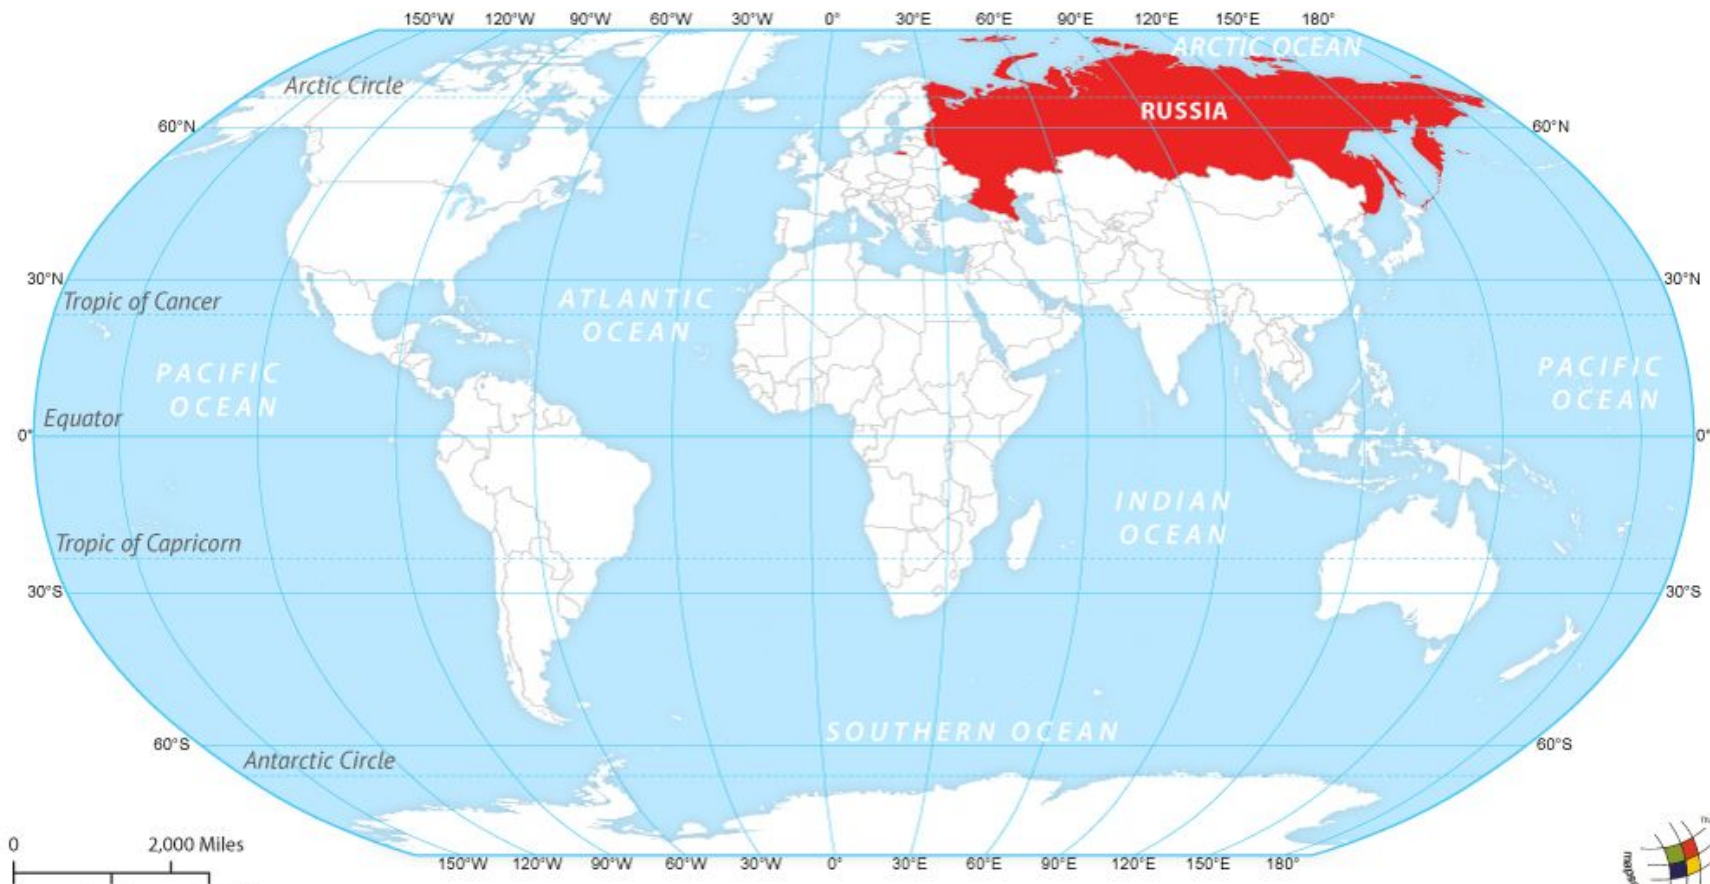

What is the capital of the UK?

London

What county is Colchester in?

Essex

Can you name 2 countries near the UK?

Ireland, France, Germany, Netherlands, Belgium, Spain, Denmark,
Norway

Can I locate Russia and China?

Russia

RUSSIA LOCATION MAP

Russia

Russia is so large that it crosses 2 continents: Asia and Europe.

Russia

Russia's capital city is Moscow

Russia is around 5,634 km away from the UK.

It's a 3 hour flight from London to Moscow (Russia's capital city)

China

CHINA LOCATION MAP

China

China is the continent of Asia

China

China's capital city is Beijing

China is around 7,775 km away from the UK.

It's a 10 hour flight from London to Beijing (China's capital city)

Depending on how confident you feel choose one of the tasks below

Green

Green

On this map locate Russia, China and the UK. Then, locate Moscow and Beijing.