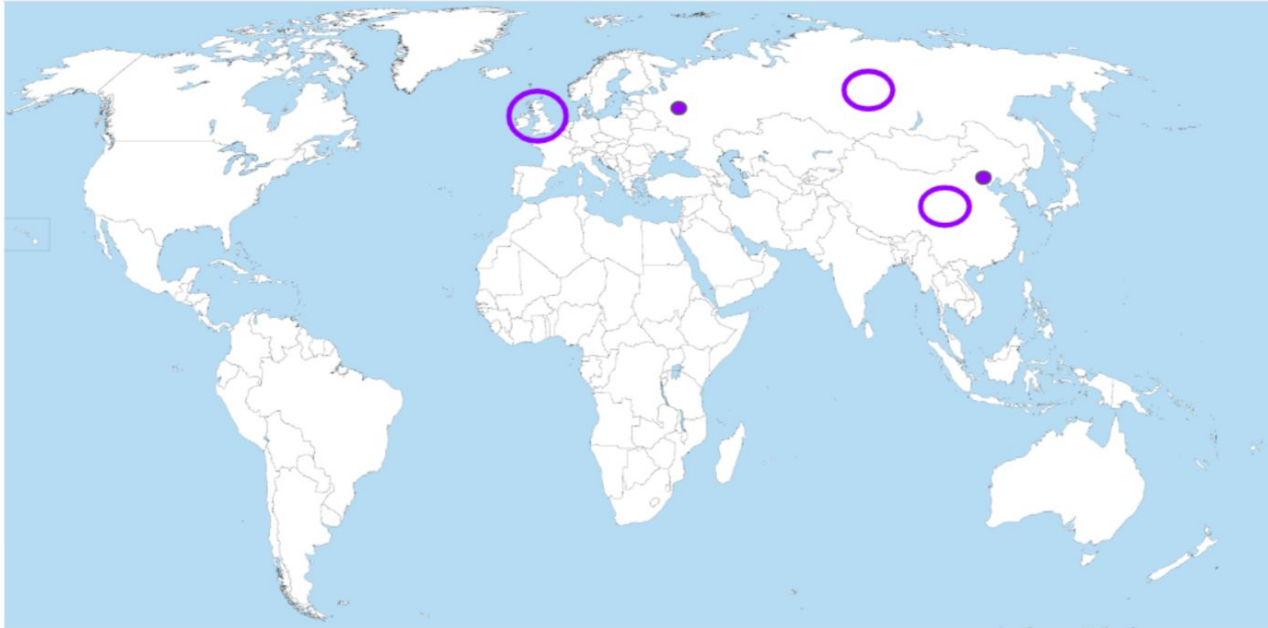

China

CHINA LOCATION MAP

China

China is the continent of Asia

China

China's capital city is Beijing

China is around 7,775 km away from the UK.

It's a 10 hour flight from London to Beijing (China's capital city)

To decide how confident you are before your task, think about whether you could locate Russia, China and the UK on this map?

Depending on how confident you feel choose one of the tasks below

Red

Red

On this map Locate Russia, China and the UK. Then, locate Moscow and Beijing.
There are circles on the map to help you.

Depending on how confident you feel choose one of the tasks below

Yellow

Yellow

On this map locate Russia, China and the UK. Then, locate Moscow and Beijing.
There are circles to help you with Russia and China.

Depending on how confident you feel choose one of the tasks below

Green

Green

On this map locate Russia, China and the UK. Then, locate Moscow and Beijing.