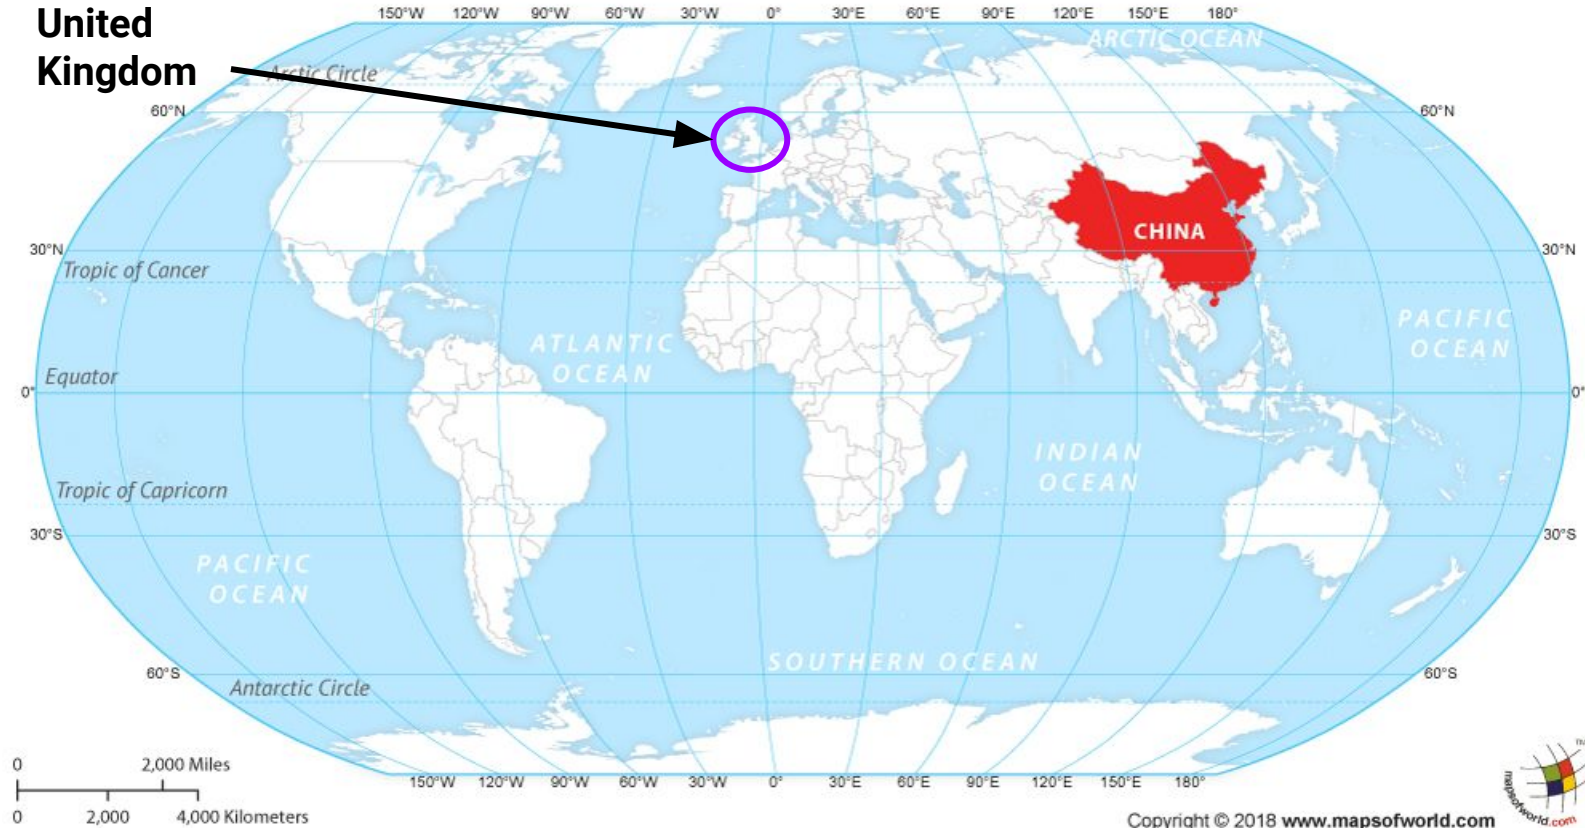

Russia

RUSSIA LOCATION MAP

Russia

Russia is so large that it crosses 2 continents: Asia and Europe.

Russia

Russia's capital city is Moscow

Russia is around 5,634 km away from the UK.

It's a 3 hour flight from London to Moscow (Russia's capital city)

China

CHINA LOCATION MAP

China

China is the continent of Asia

China

China's capital city is Beijing

China is around 7,775 km away from the UK.

It's a 10 hour flight from London to Beijing (China's capital city)

To decide how confident you are before your task, think about whether you could locate Russia, China and the UK on this map?

Depending on how confident you feel choose one of the tasks below

Red

Red

On this map Locate Russia, China and the UK. Then, locate Moscow and Beijing.
There are circles on the map to help you.

Depending on how confident you feel choose one of the tasks below

Green

Green

On this map locate Russia, China and the UK. Then, locate Moscow and Beijing.