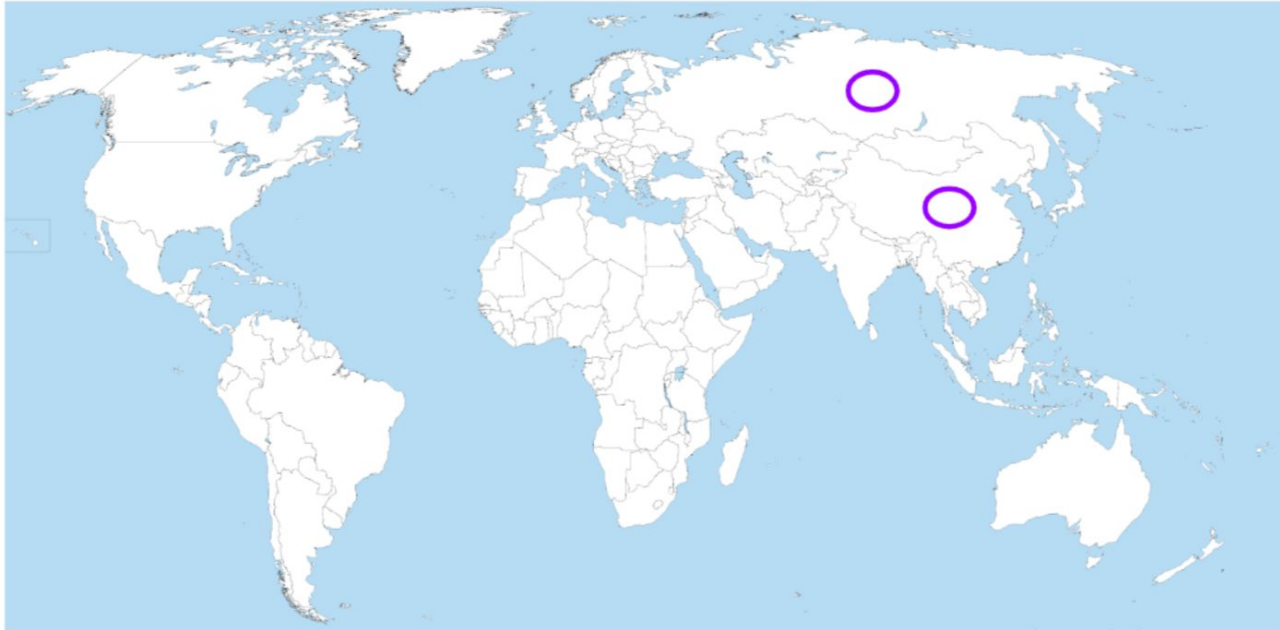

China

CHINA LOCATION MAP

China

China is the continent of Asia

China

China's capital city is Beijing

China is around 7,775 km away from the UK.

It's a 10 hour flight from London to Beijing (China's capital city)

To decide how confident you are before your task, think about whether you could locate Russia, China and the UK on this map?

Depending on how confident you feel choose one of the tasks below

Red

Red

On this map Locate Russia, China and the UK. Then, locate Moscow and Beijing.
There are circles on the map to help you.

Depending on how confident you feel choose one of the tasks below

Yellow

Yellow

On this map locate Russia, China and the UK. Then, locate Moscow and Beijing.
There are circles to help you with Russia and China.

Depending on how confident you feel choose one of the tasks below

Green

Green

On this map locate Russia, China and the UK. Then, locate Moscow and Beijing.