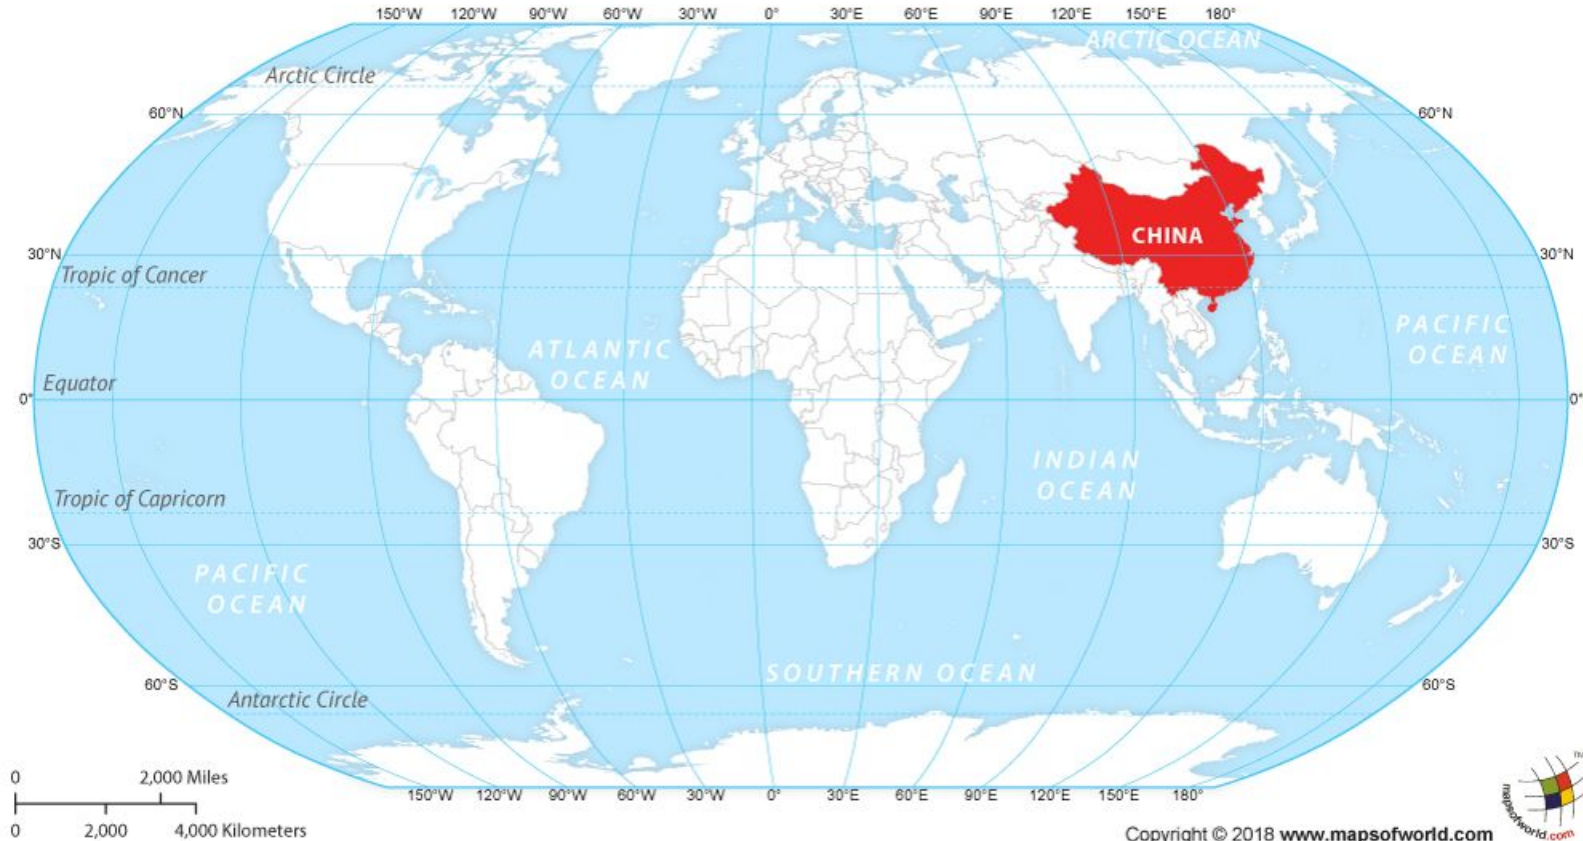

Russia

RUSSIA LOCATION MAP

Russia

Russia is so large that it crosses 2 continents: Asia and Europe.

Russia

Russia's capital city is Moscow

Russia is around 5,634 km away from the UK.

It's a 3 hour flight from London to Moscow (Russia's capital city)

China

CHINA LOCATION MAP

China

China is the continent of Asia

China

China's capital city is Beijing

China is around 7,775 km away from the UK.

It's a 10 hour flight from London to Beijing (China's capital city)

To decide how confident you are before your task, think about whether you could locate Russia, China and the UK on this map?

Depending on how confident you feel choose one of the tasks below

Red

Red

On this map Locate Russia, China and the UK. Then, locate Moscow and Beijing.
There are circles on the map to help you.

Depending on how confident you feel choose one of the tasks below

Green

Green

On this map locate Russia, China and the UK. Then, locate Moscow and Beijing.