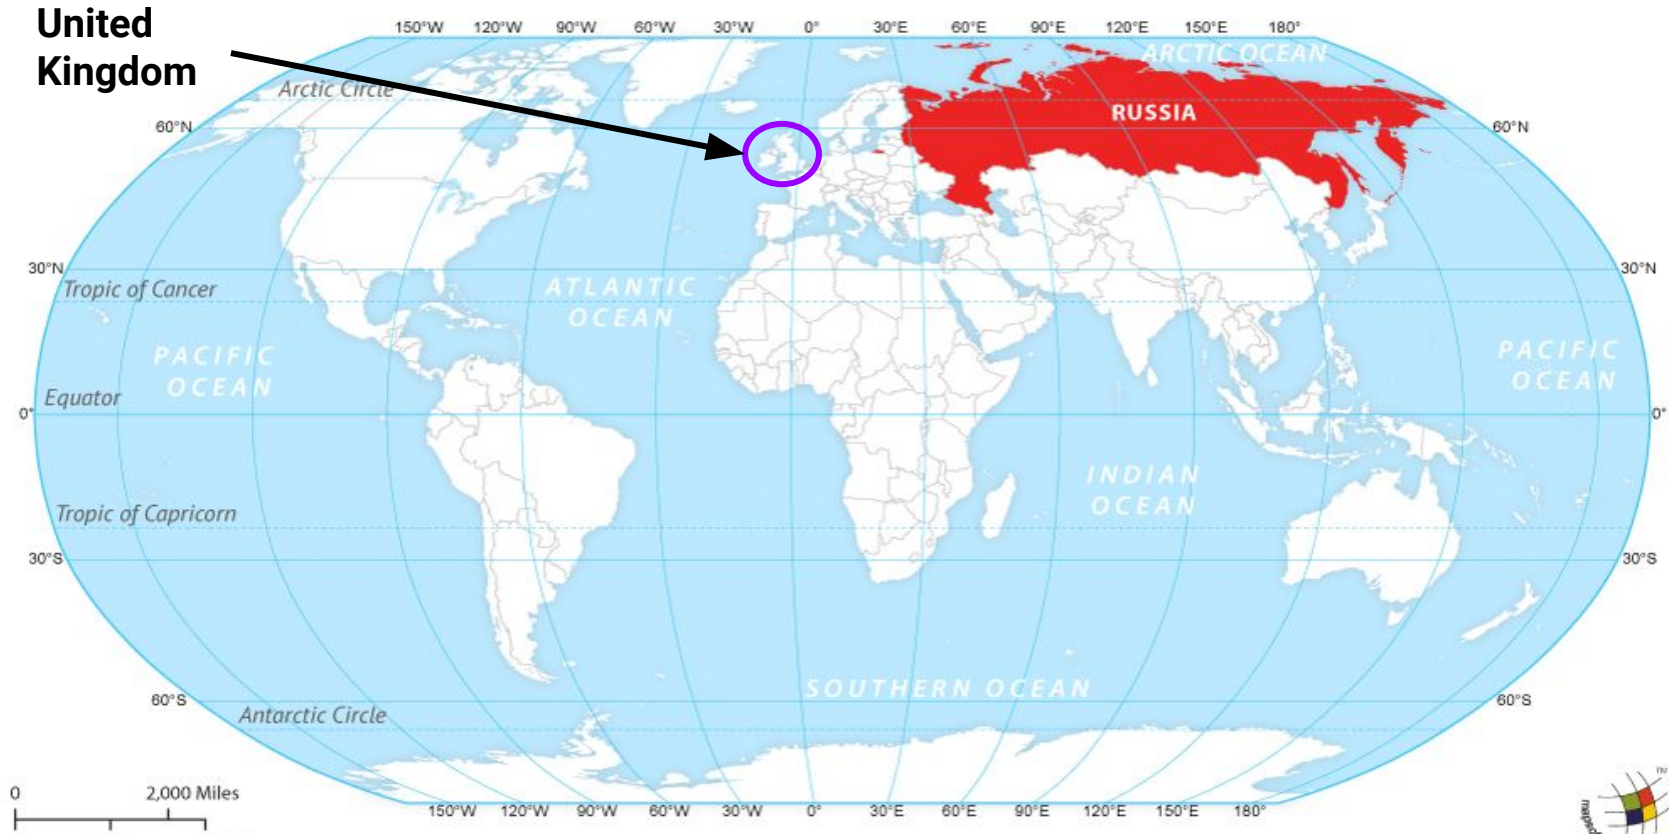

Russia

RUSSIA LOCATION MAP

Russia

Russia is so large that it crosses 2 continents: Asia and Europe.

Russia

Russia's capital city is Moscow

Russia is around 5,634 km away from the UK.

It's a 3 hour flight from London to Moscow (Russia's capital city)

China

CHINA LOCATION MAP

China

China is the continent of Asia

China

China's capital city is Beijing

China is around 7,775 km away from the UK.

It's a 10 hour flight from London to Beijing (China's capital city)

To decide how confident you are before your task, think about whether you could locate Russia, China and the UK on this map?

Depending on how confident you feel choose one of the tasks below

Red

Red

On this map Locate Russia, China and the UK. Then, locate Moscow and Beijing.
There are circles on the map to help you.

Depending on how confident you feel choose one of the tasks below

Green

Green

On this map locate Russia, China and the UK. Then, locate Moscow and Beijing.