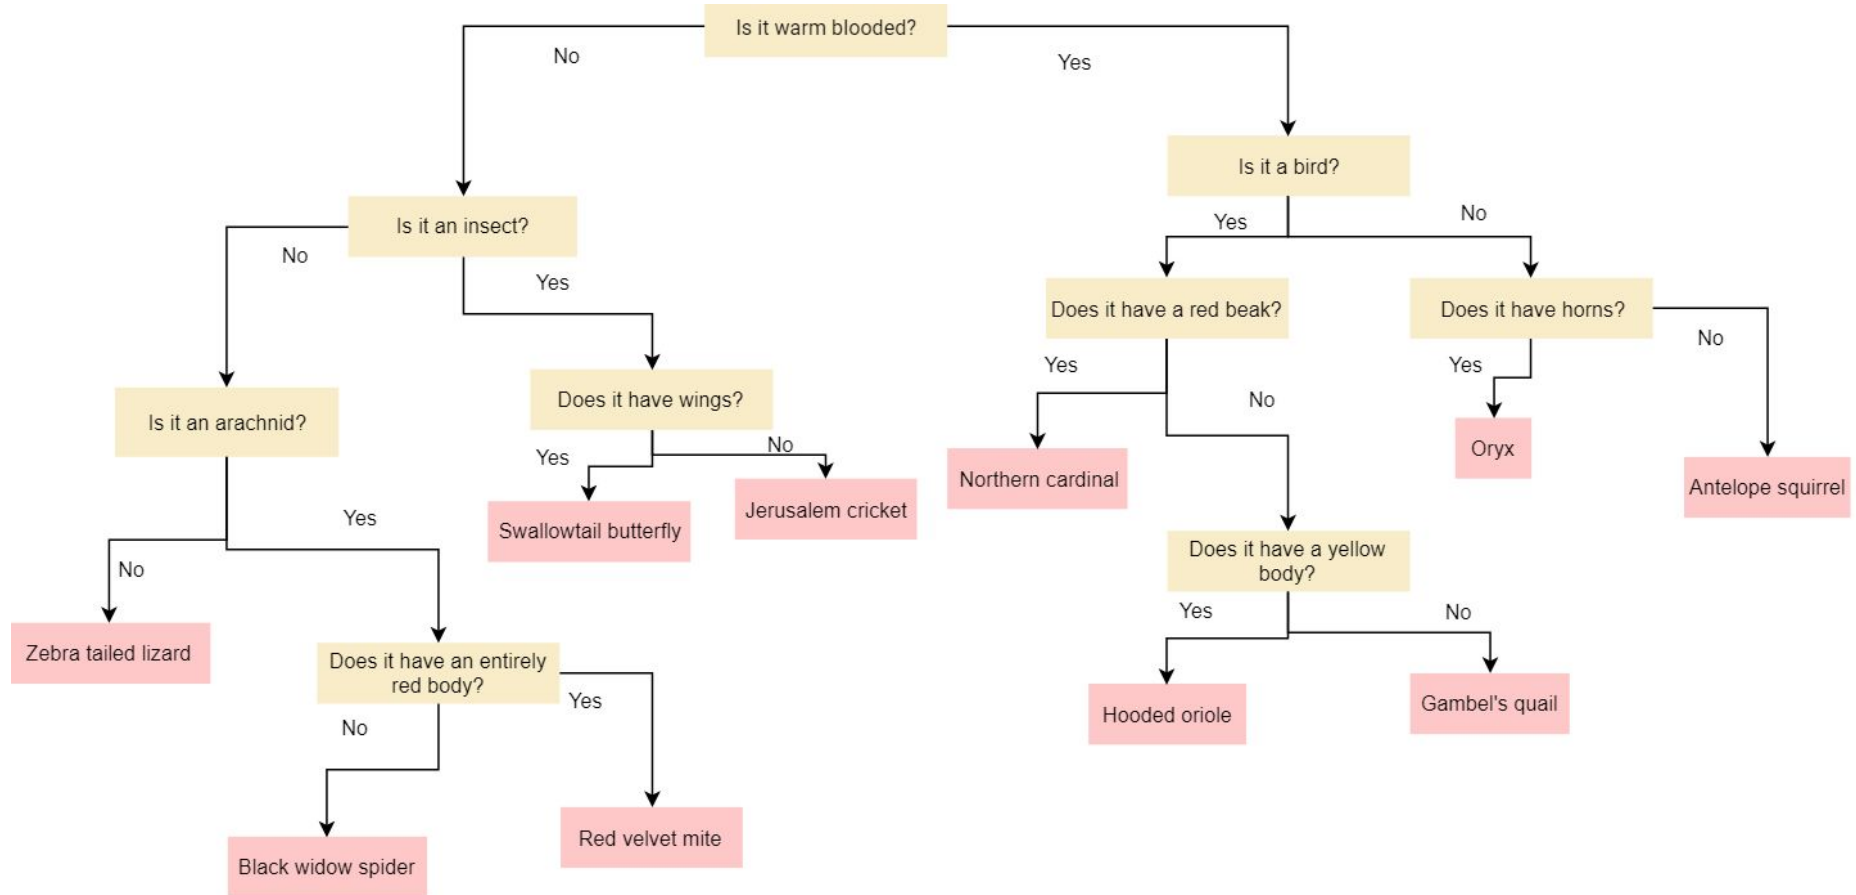

Desert animals - classification key

Red Challenge

Using the desert animal classification key can you identify the following animals from their pictures. The support sheet from Lesson 1 can help with whether the animal is warm blooded.

1)

2)

3)

4)

Yellow Challenge

Using the desert animal classification key can you identify the following animals from their pictures. The support sheet from Lesson 1 can help with whether the animal is warm blooded.

1)

2)

3)

4)

5)

Green Challenge

Using the desert animal classification key can you identify the following animals from their pictures.